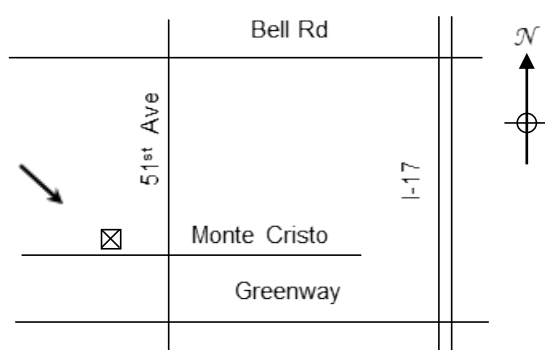

You are invited!

AZ SCHNAUZER RESCUE FUN DAY/PICNIC

Where? 5118 W. Monte Cristo Ave; Glendale, AZ 85306

Sunday, November 17, 2024, starting at 1:00 pm

Directions: From I-17 take Greenway exit and go west to 51st Avenue.

Turn North on 51st Avenue.

Turn left on Monte Cristo. (Third house on the right). the right).

Schnauzer fun

Biscuit eating contest
Second fun event

Unique Schnauzer Raffle

Raffle tickets are
\$1.00 each or 6 for \$5.00.